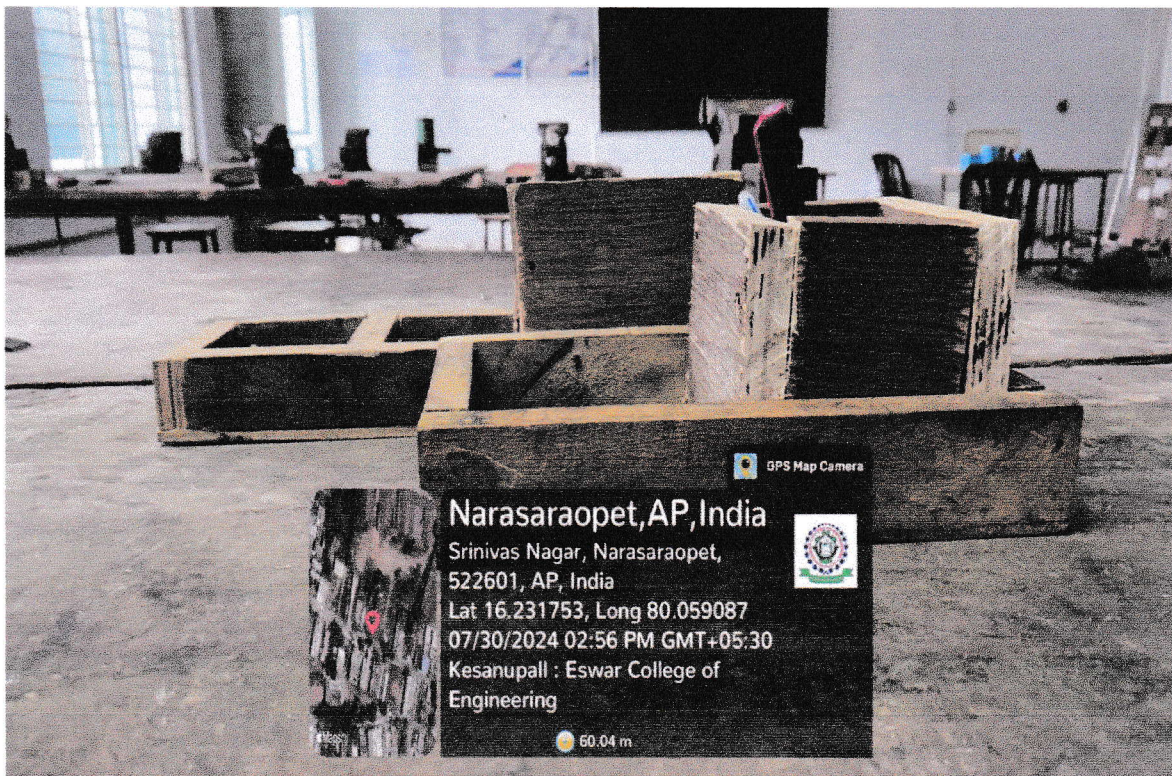

ESWAR COLLEGE OF ENGINEERING: NARASARAOPET

Approved by AICTE, New Delhi., Affiliated to JNTUK, Kakinada
Kesanupalli Village, Narasaraopet – 522 549,
Palnadu Dist. A.P.

Phone No. 9121214708 Email ID: principal@eswarcollegeofengg.org, eswarcollegeofengg@gmail.com
web: eswarcollegeofengg.org

Pen stands crafted by the students using wood residues.

PRINCIPAL
ESWAR COLLEGE OF ENGINEERING
Chilakaluripet Road,
Kesanupalli (V), NARASARAOPET (MD)
Palnadu Dist. A.P. 522 549