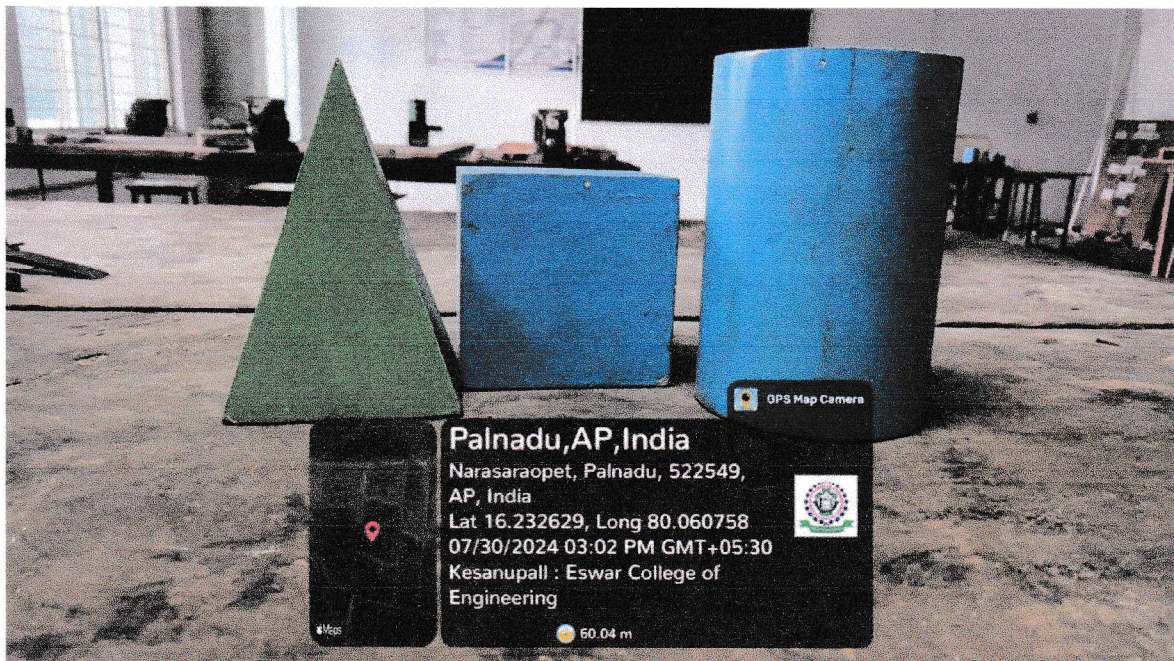

ESWAR COLLEGE OF ENGINEERING: NARASARAOPET

Approved by AICTE, New Delhi., Affiliated to JNTUK, Kakinada
Kesanupalli Village, Narasaraopet – 522 549,
Palnadu Dist. A.P.

Phone No. 9121214708 Email ID: principal@eswarcollegeofengg.org, eswarcollegeofengg@gmail.com
web: eswarcollegeofengg.org

Paperweights and various polygon shapes crafted by the students from wood residues.

Principal
PRINCIPAL
ESWAR COLLEGE OF ENGINEERING
Chilakaluripet Road,
Kesanupalli (V), NARASARAOPET (MD)
Palnadu Dist A.P 522 549