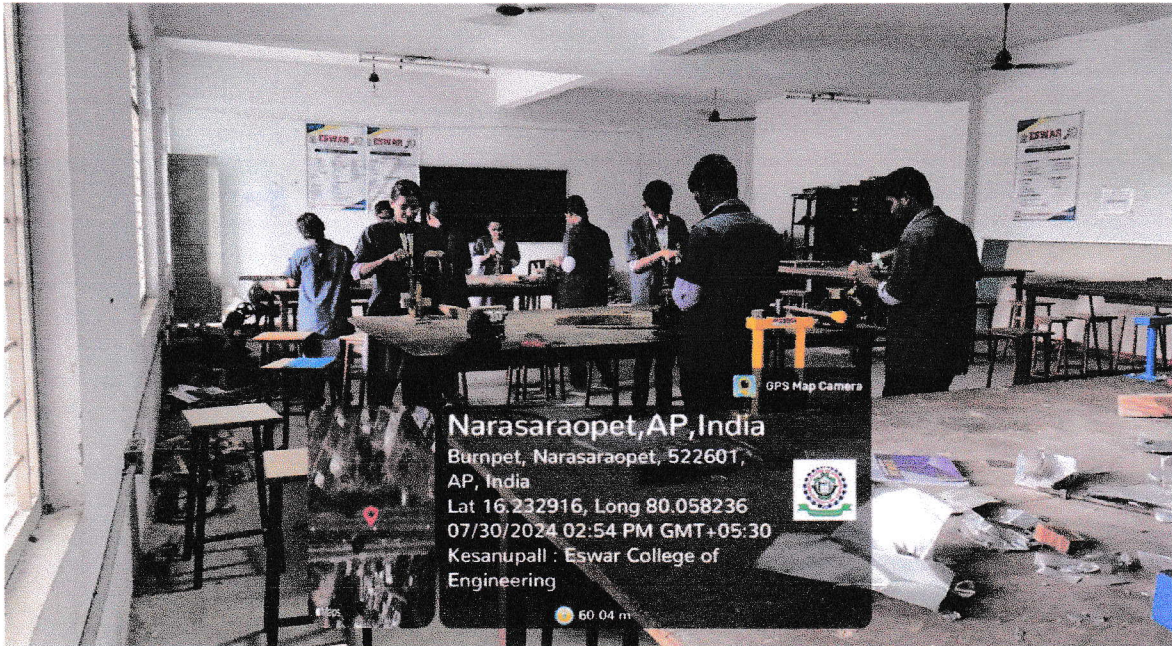

ESWAR COLLEGE OF ENGINEERING: NARASARAOPET

Approved by AICTE, New Delhi., Affiliated to JNTUK, Kakinada
Kesanupalli Village, Narasaraopet – 522 549,
Palnadu Dist. A.P.

Phone No. 9121214708 Email ID: principal@eswarcollegeofengg.org, eswarcollegeofengg@gmail.com
web: eswarcollegeofengg.org

Pen stands crafted by the students using wood residues.

PRINCIPAL
ESWAR COLLEGE OF ENGINEERING
Chilakaluripet Road,
Kesanupalli (V), NARASARAOPET (MD)
Palnadu Dist. A.P. 522 549