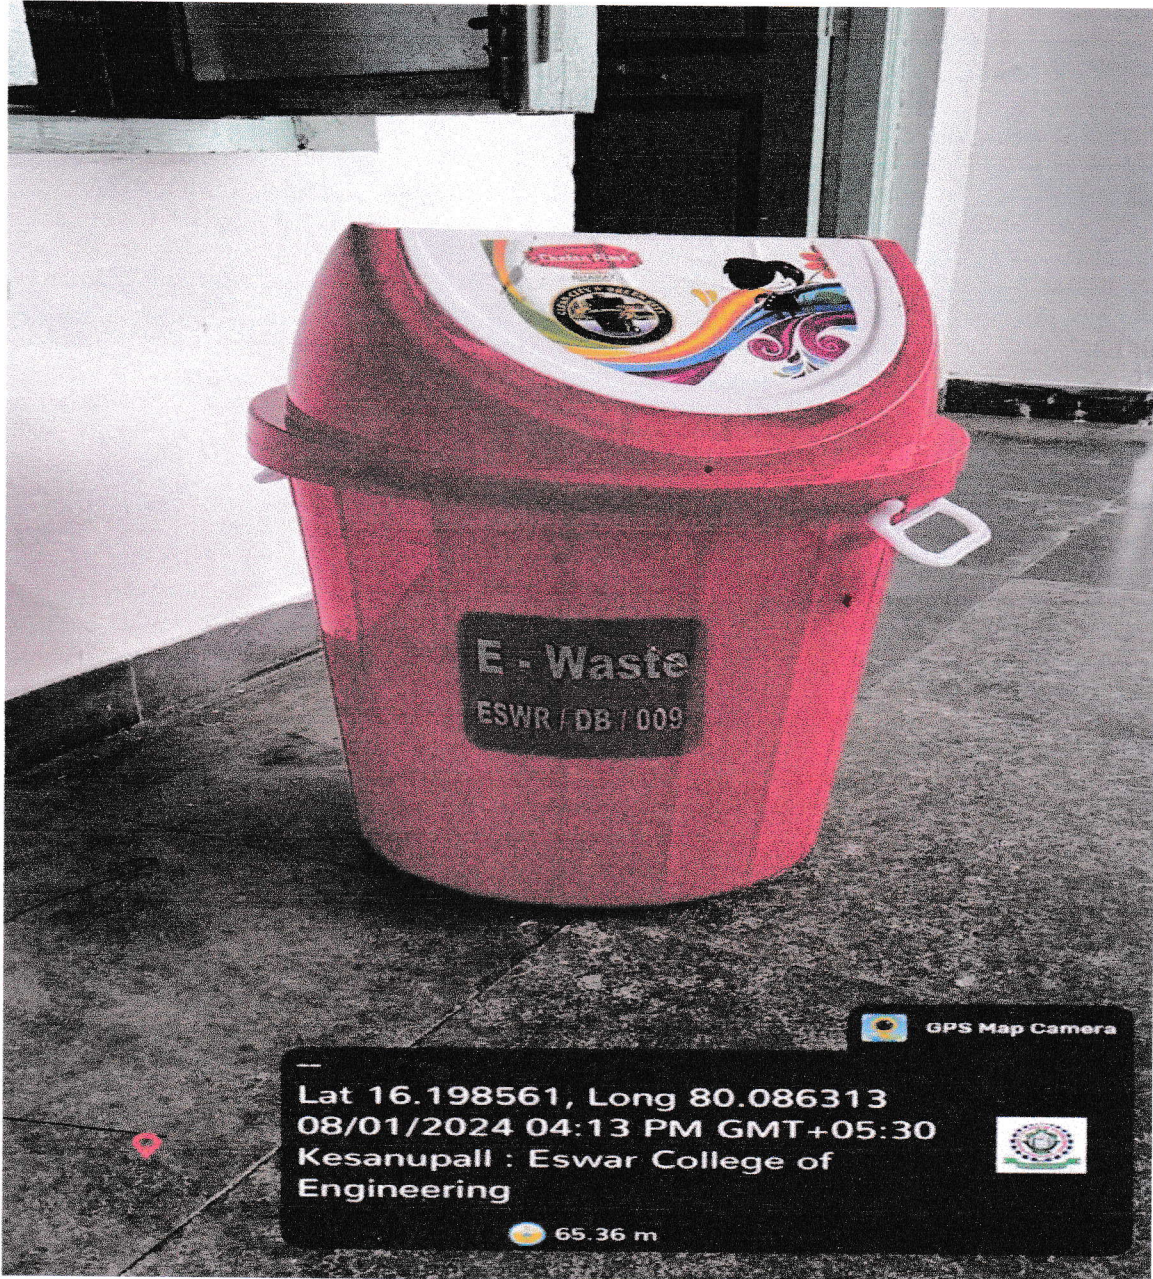

ESWAR COLLEGE OF ENGINEERING: NARASARAOPET

Approved by AICTE, New Delhi., Affiliated to JNTUK, Kakinada
Kesanupalli Village, Narasaraopet – 522 549,
Palnadu Dist. A.P.

Phone No. 9121214708

Email ID: principal@eswarcollegeofengg.org, eswarcollegeofengg@gmail.com

web: eswarcollegeofengg.org

Colour coded dustbins for segregation of Waste and E-waste across the campus.

PRINCIPAL
ESWAR COLLEGE OF ENGINEERING
Chilakaluripet Road,
Kesanupalli (V), NARASARAOPET (MD)
Palnadu Dist A.P. 522 549