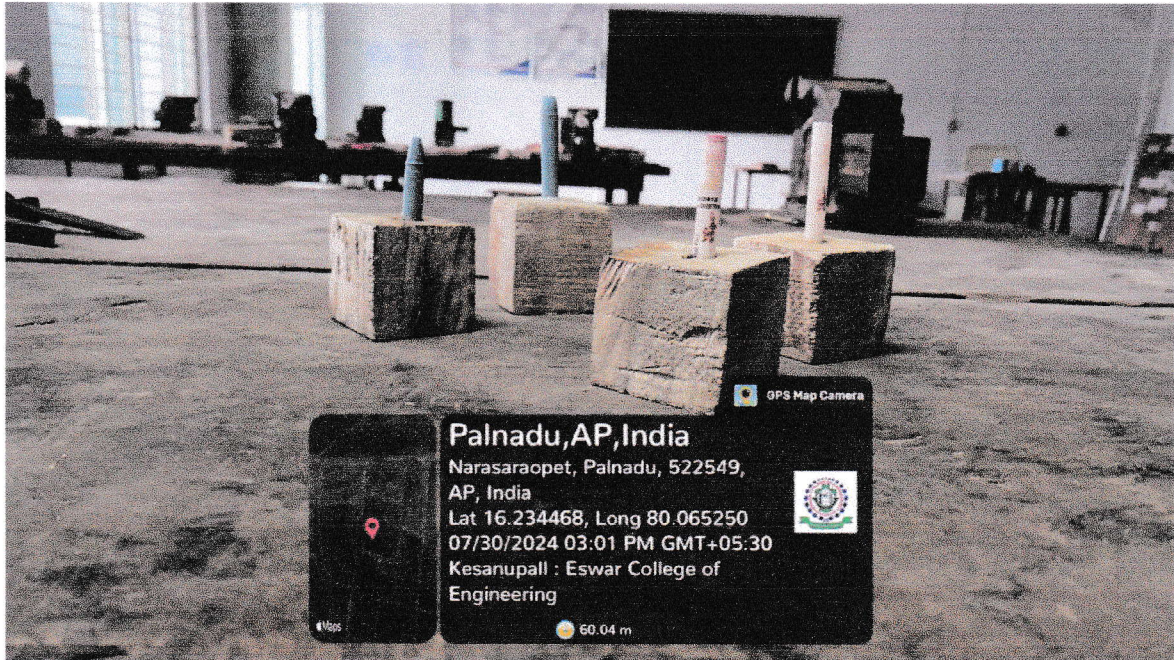

ESWAR COLLEGE OF ENGINEERING: NARASARAOPET

Approved by AICTE, New Delhi., Affiliated to JNTUK, Kakinada
Kesanupalli Village, Narasaraopet – 522 549,
Palnadu Dist. A.P.

Phone No. 9121214708 Email ID: principal@eswarcollegeofengg.org, eswarcollegeofengg@gmail.com
web: eswarcollegeofengg.org

Paperweights and various polygon shapes crafted by the students from wood residues.

Principal
PRINCIPAL
ESWAR COLLEGE OF ENGINEERING
Chilakaluripet Road,
Kesanupalli (V), NARASARAOPET (MD)
Palnadu Dist A.P 522 549