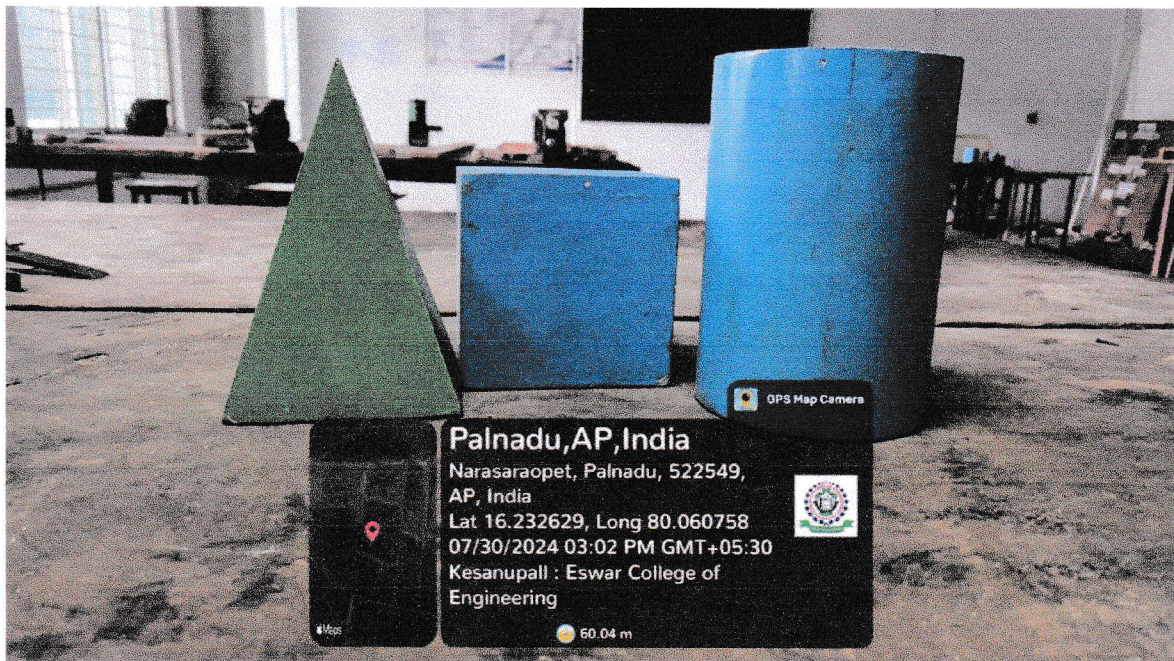

ESWAR COLLEGE OF ENGINEERING: NARASARAOPET

Approved by AICTE, New Delhi., Affiliated to JNTUK, Kakinada
Kesanupalli Village, Narasaraopet – 522 549,
Palnadu Dist. A.P.

Phone No. 9121214708 Email ID: principal@eswarcollegeofengg.org, eswarcollegeofengg@gmail.com
web: eswarcollegeofengg.org

Paperweights and various polygon shapes crafted by the students from wood residues.

Principal
PRINCIPAL
ESWAR COLLEGE OF ENGINEERING
Chilakaluripet Road,
Kesanupalli (V), NARASARAOPET (MD)
Palnadu Dist A.P. 522 549