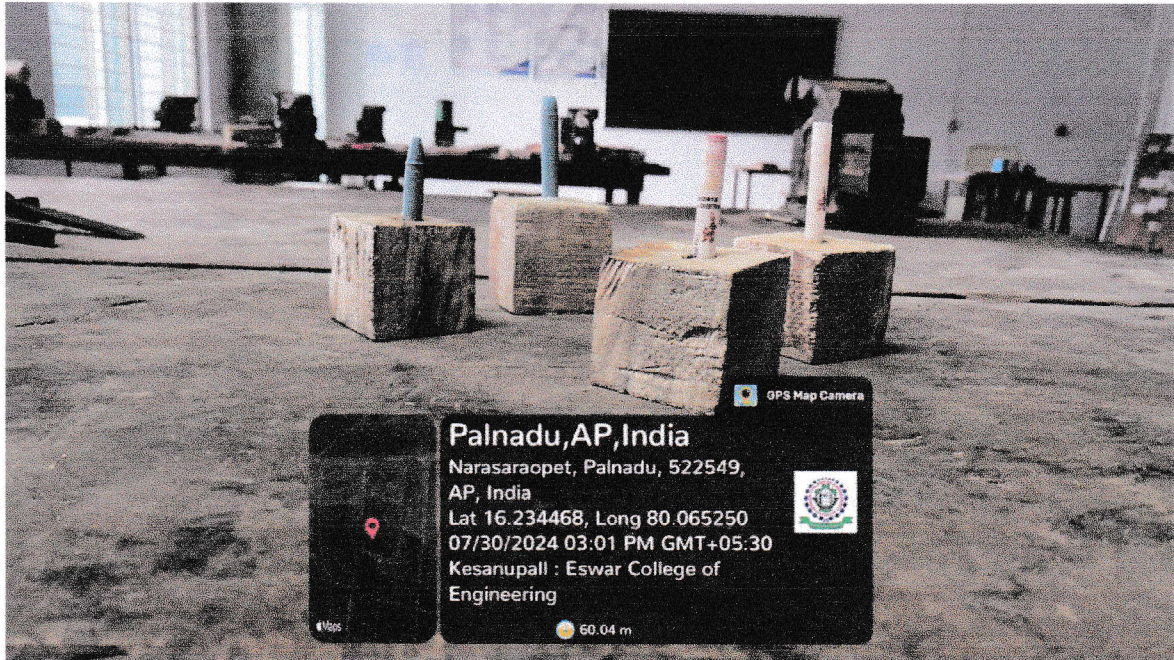

ESWAR COLLEGE OF ENGINEERING: NARASARAOPET

Approved by AICTE, New Delhi., Affiliated to JNTUK, Kakinada
Kesanupalli Village, Narasaraopet – 522 549,
Palnadu Dist. A.P.

Phone No. 9121214708 Email ID: principal@eswarcollegeofengg.org, eswarcollegeofengg@gmail.com
web: eswarcollegeofengg.org

Paperweights and various polygon shapes crafted by the students from wood residues.

Principal
PRINCIPAL
ESWAR COLLEGE OF ENGINEERING
Chilakaluripet Road,
Kesanupalli (V), NARASARAOPET (MD)
Palnadu Dist A.P. 522 549